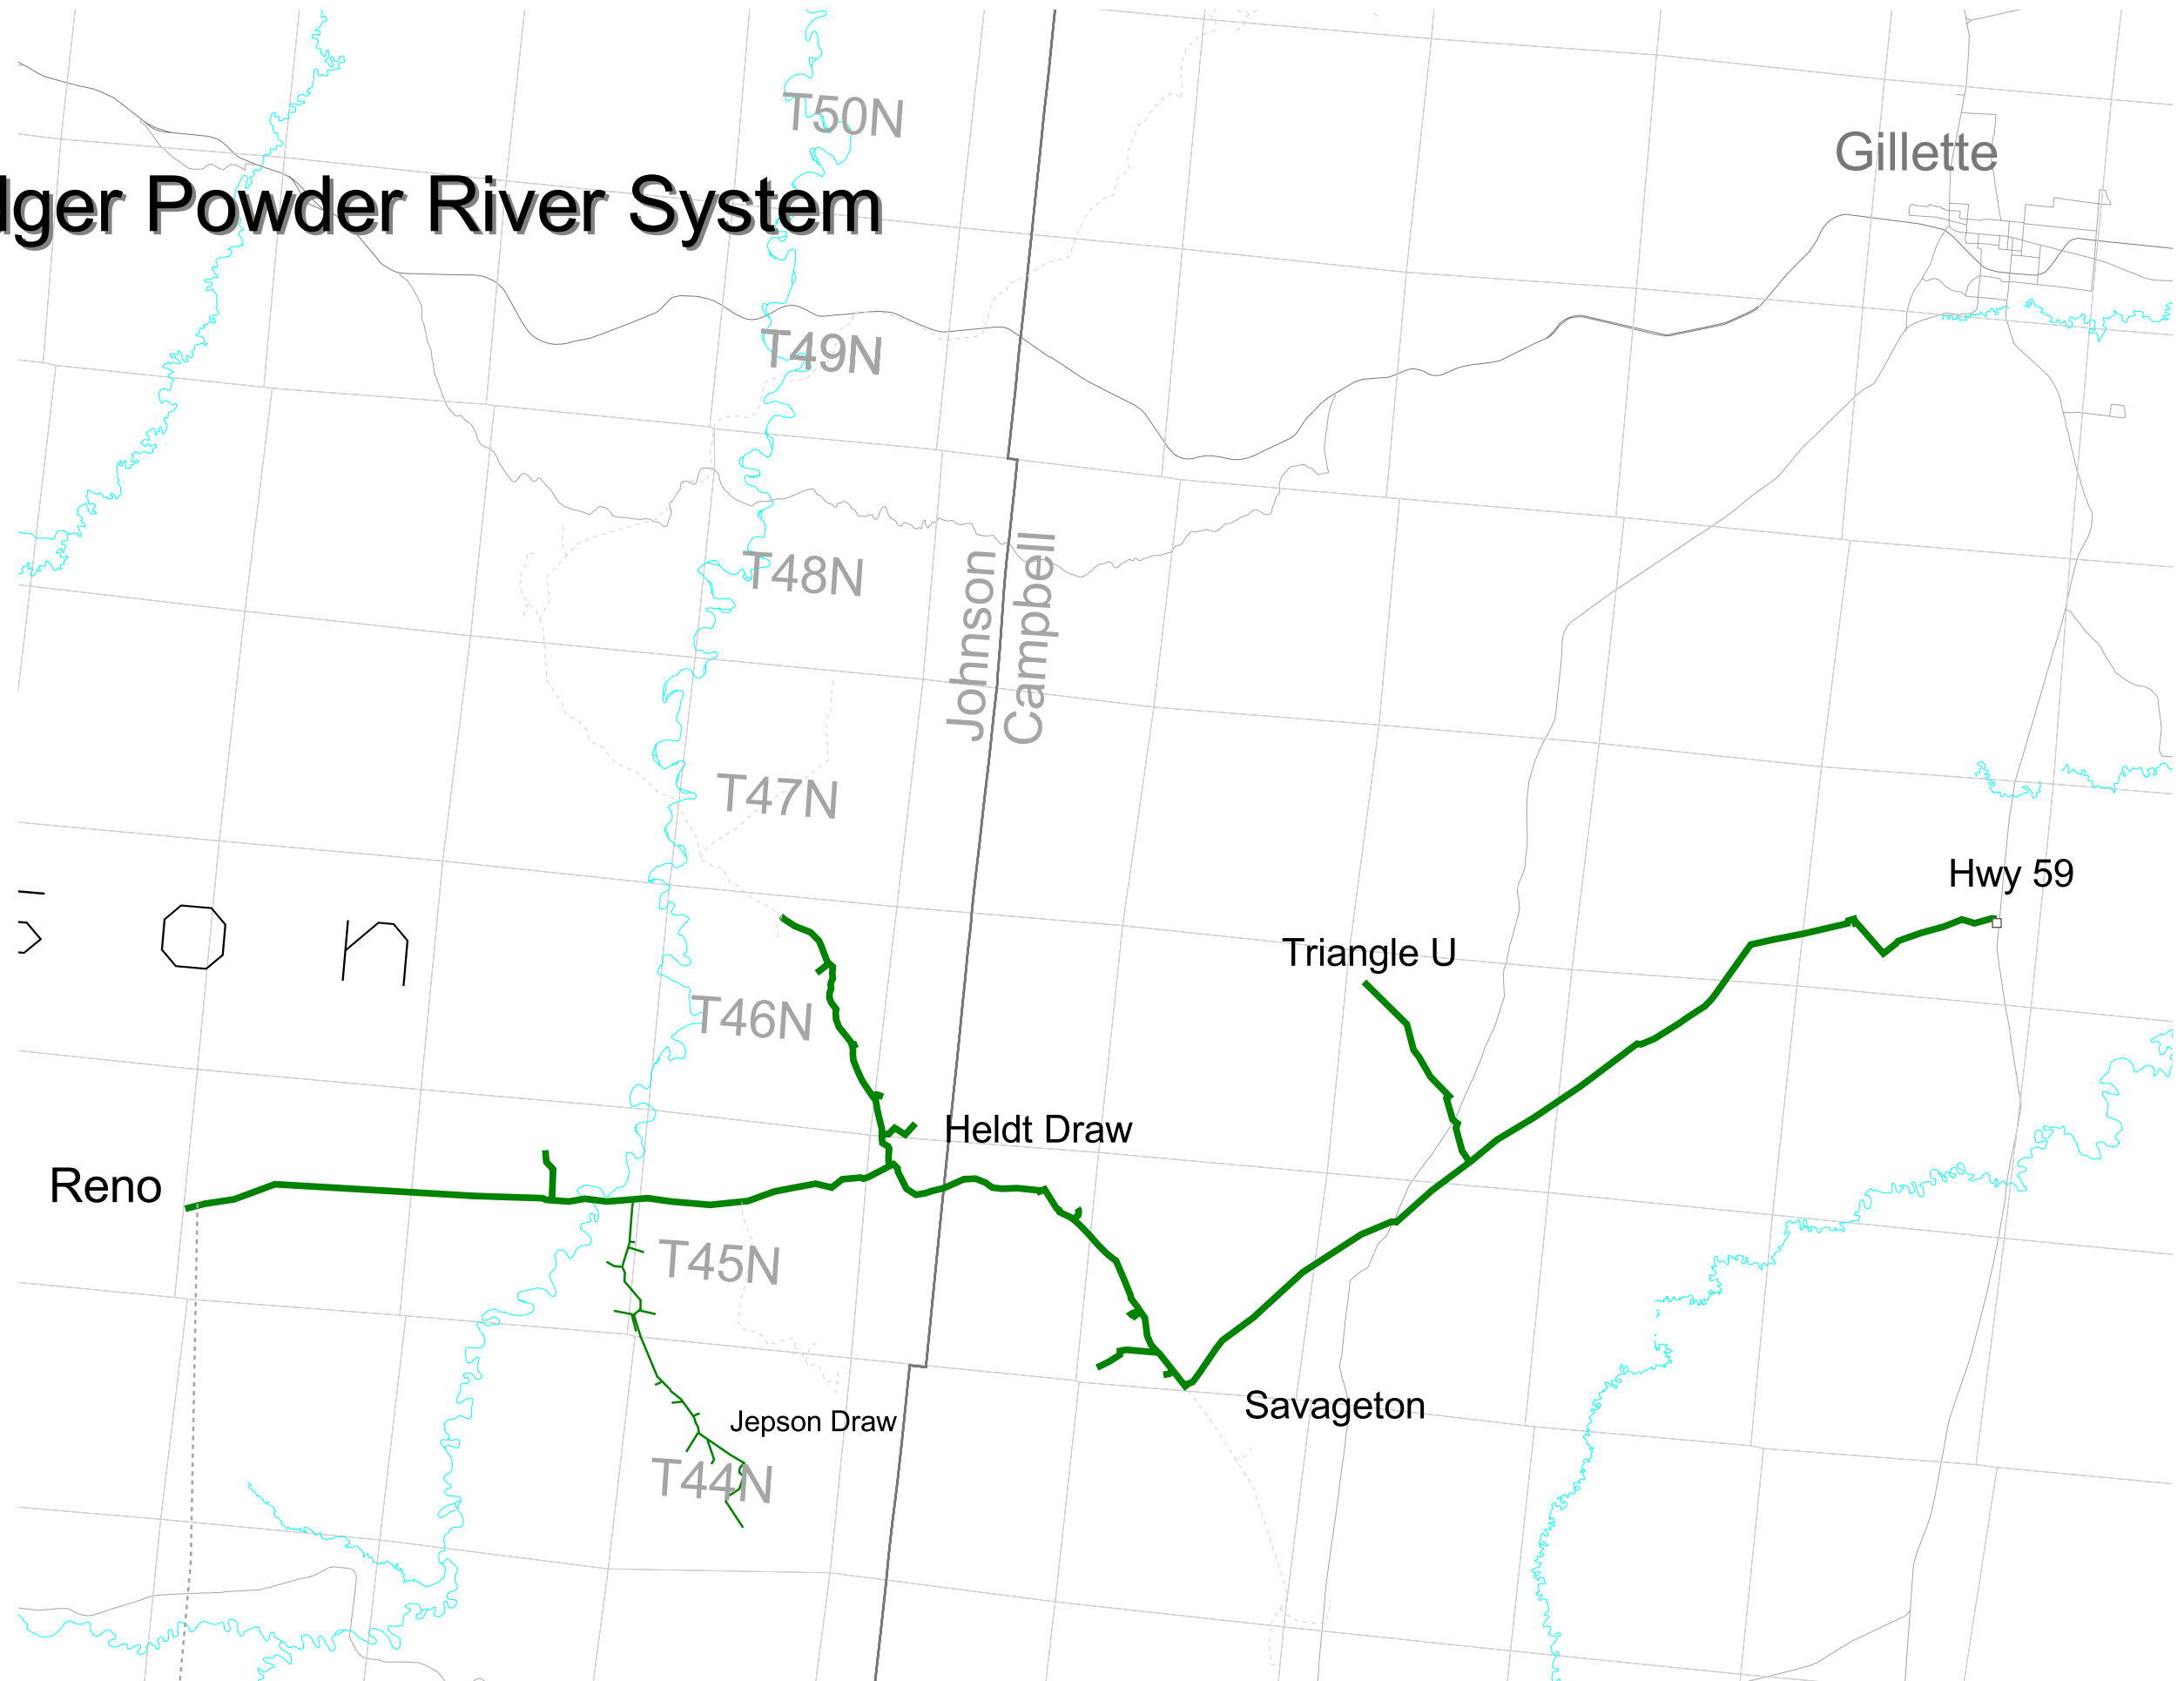

Bridger Powder River System

Gillette

T50N

T49N

T48N

T47N

T46N

T45N

T44N

Johnson
Campbell

Triangle U

Heldt Draw

Jepson Draw

Savageton

Hwy 59

Reno